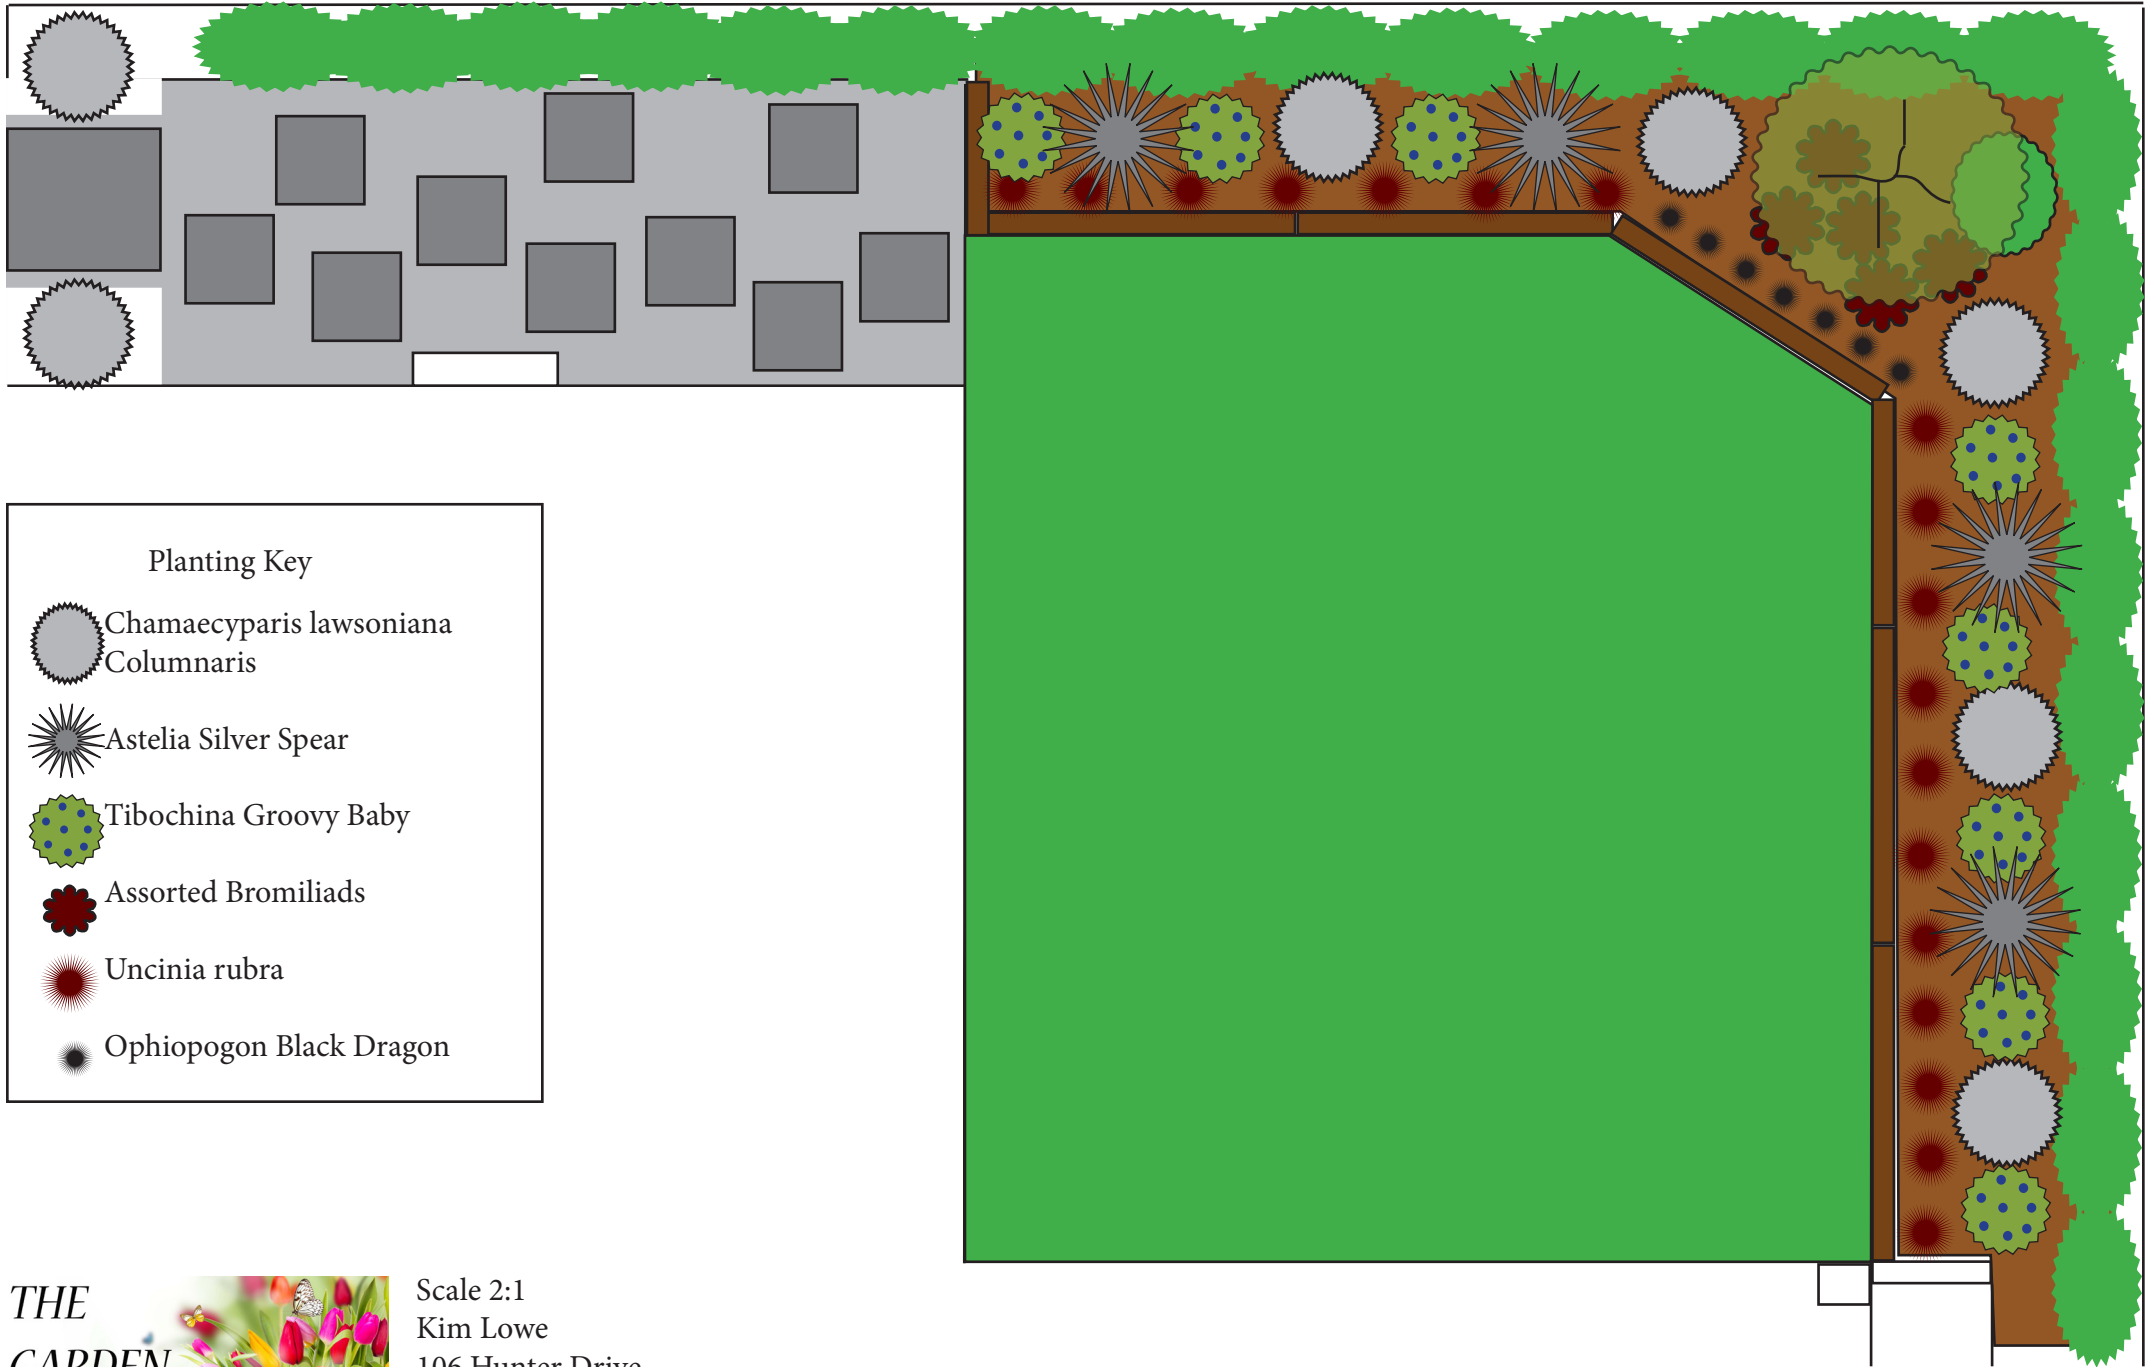

1.5m deep garden bed

1.8m deep garden bed

Planting Key

-  Chamaecyparis lawsoniana Columnaris
-  Astelia Silver Spear
-  Tibochina Groovy Baby
-  Assorted Bromeliads
-  Uncinia rubra
-  Ophiopogon Black Dragon

Scale 2:1
 Kim Lowe
 106 Hunter Drive
 Te Awa
 Napier